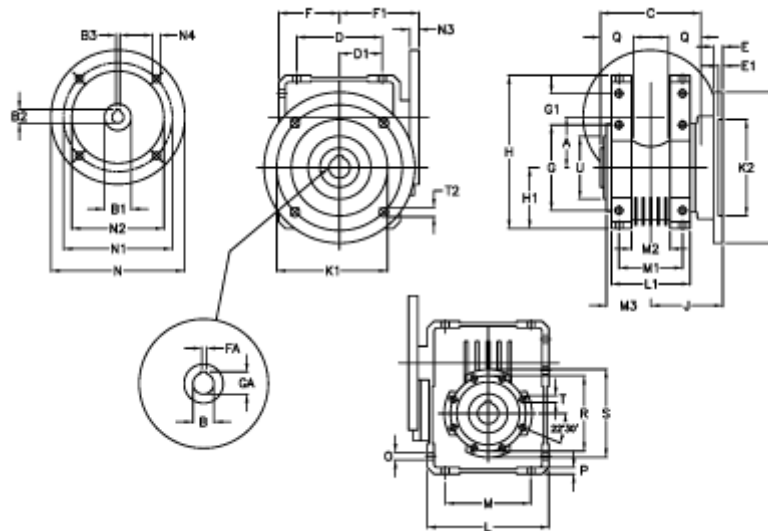

Article number: 392211006453116

Description: Worm Gear with Torque Limiter
W110 L1-UFC-64-P80 B14

Measures

A = 110.10	E = 20	H = 308.0	M = 184	N4 = 7	U = 130
B = 42	E1 = 12	H1 = 125.0	M1 = 115	O = 14.0	
B1 E7 = 19	F = 125	J = 131.5	M2 = 69	P = 14	
B2 = 21.8	F1 = 143	K = 280	M3 = 73.0	Q = 45	
B3 H9 = 6	FA = 12	K1 = 230	N = 120	R = 165	
C = 155	G = 184	K2 = 170	N1 = 100	S = 200	
D = 174.0	G1 = 58.0	L = 250	N2 = 80	T = M12x19	
D1 = 82.0	GA = 45.3	L1 = 143	N3 = 7.5	T2 = 13.0	